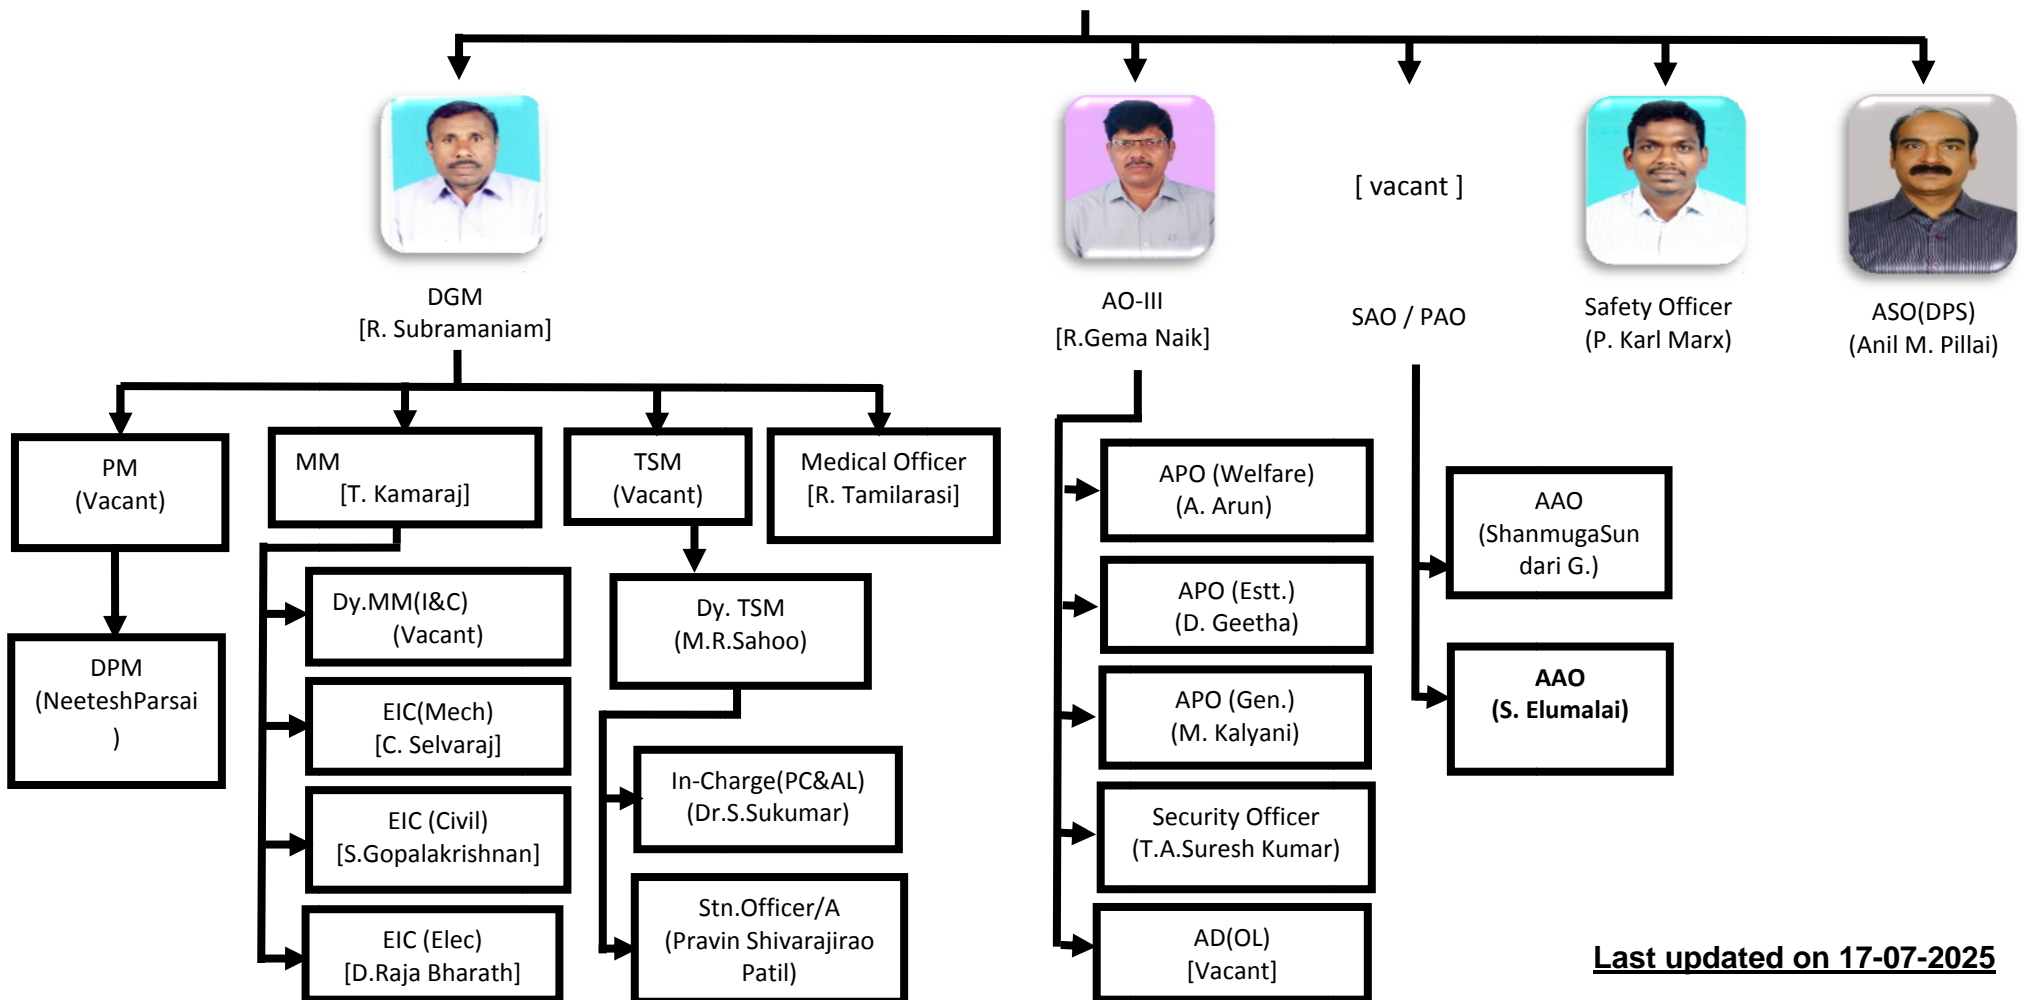

**ORGANISATION CHART – HEAVY WATER PLANT(TUTICORIN)**  
**AS ON –30.06.2025**

GENERAL MANAGER  
(G. Venkatesu)

**Last updated on 17-07-2025**