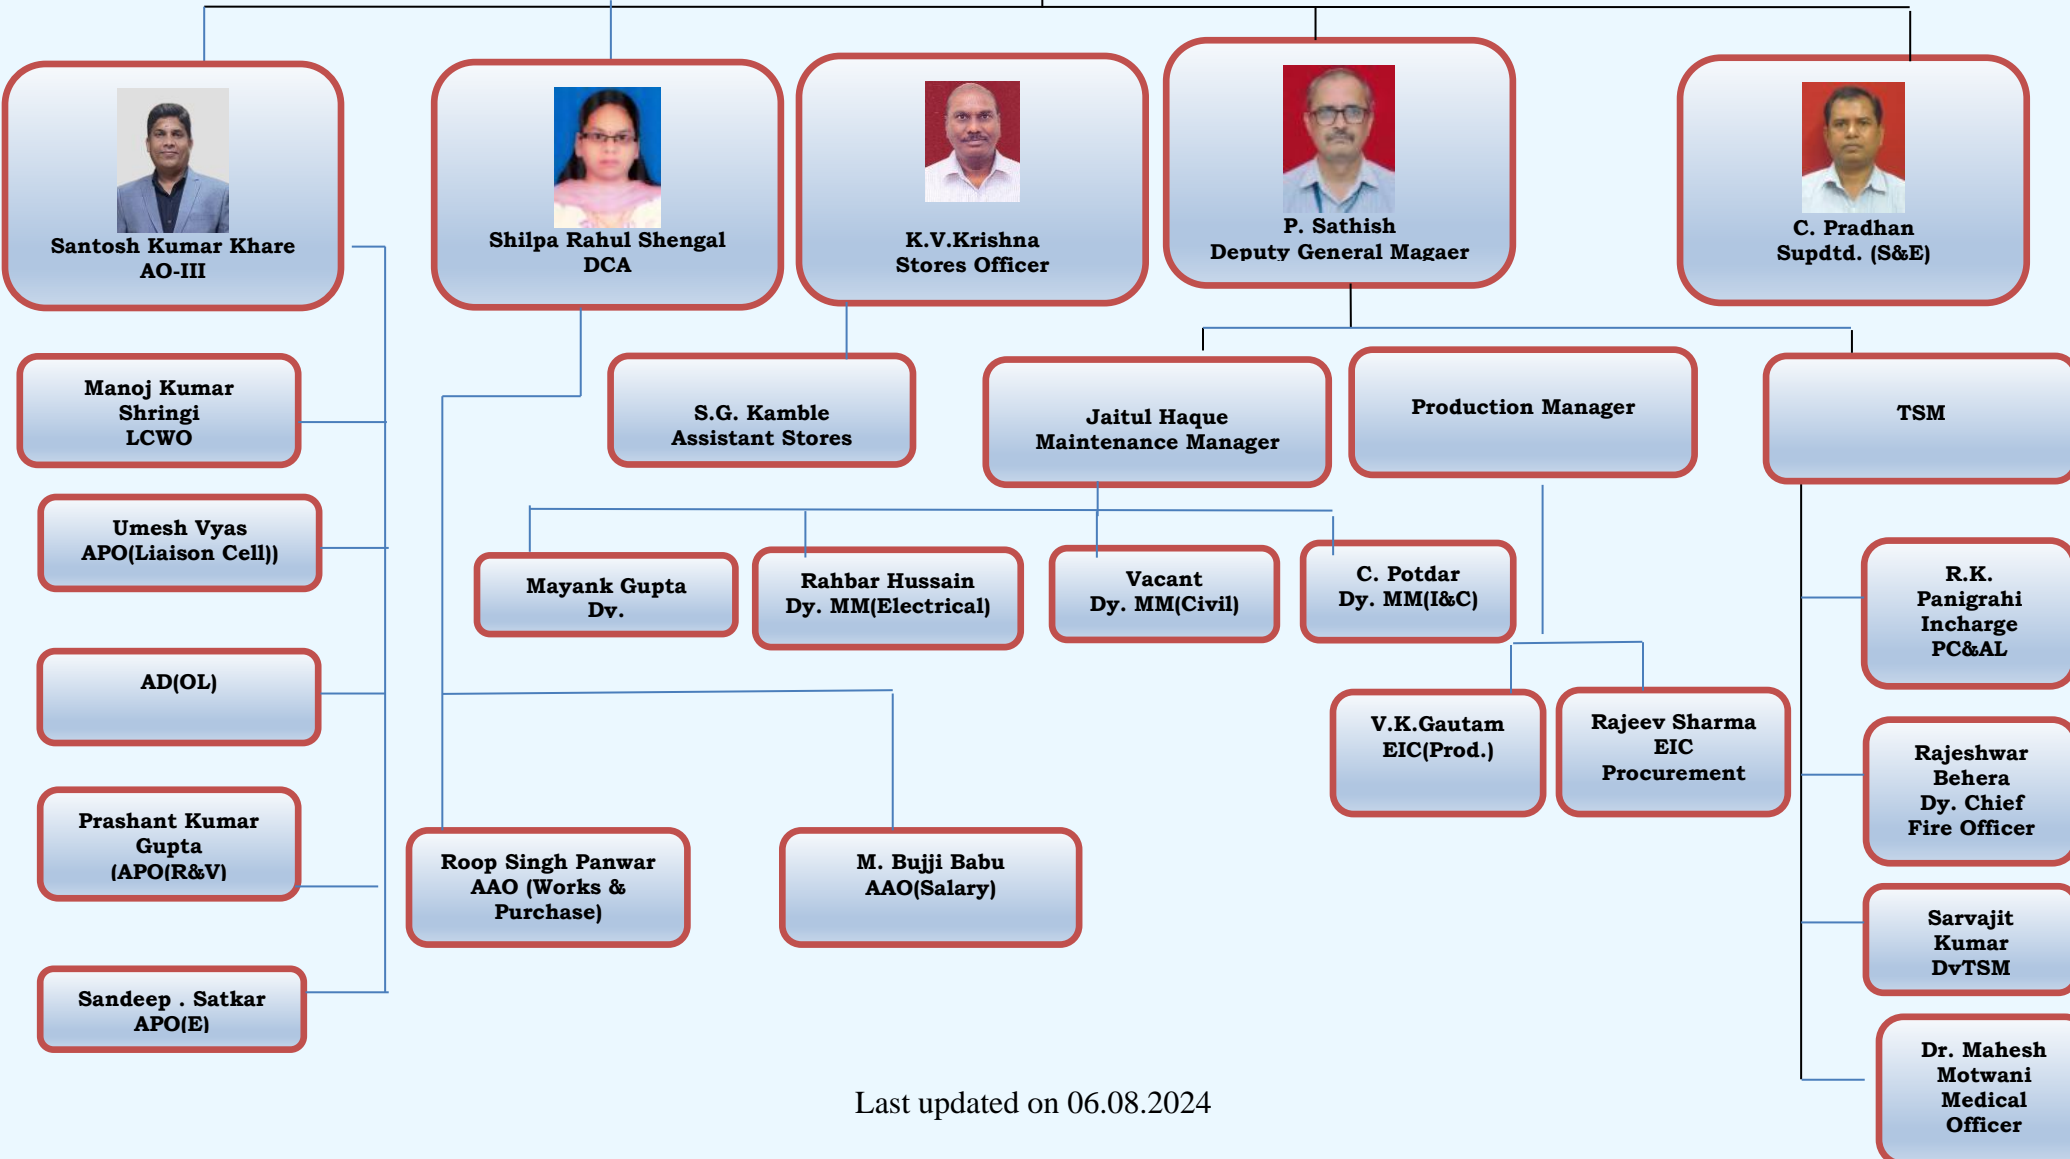

Organization Structure of Heavy Water Plant, Kota

L. C. Lodha
General Manager

Last updated on 06.08.2024