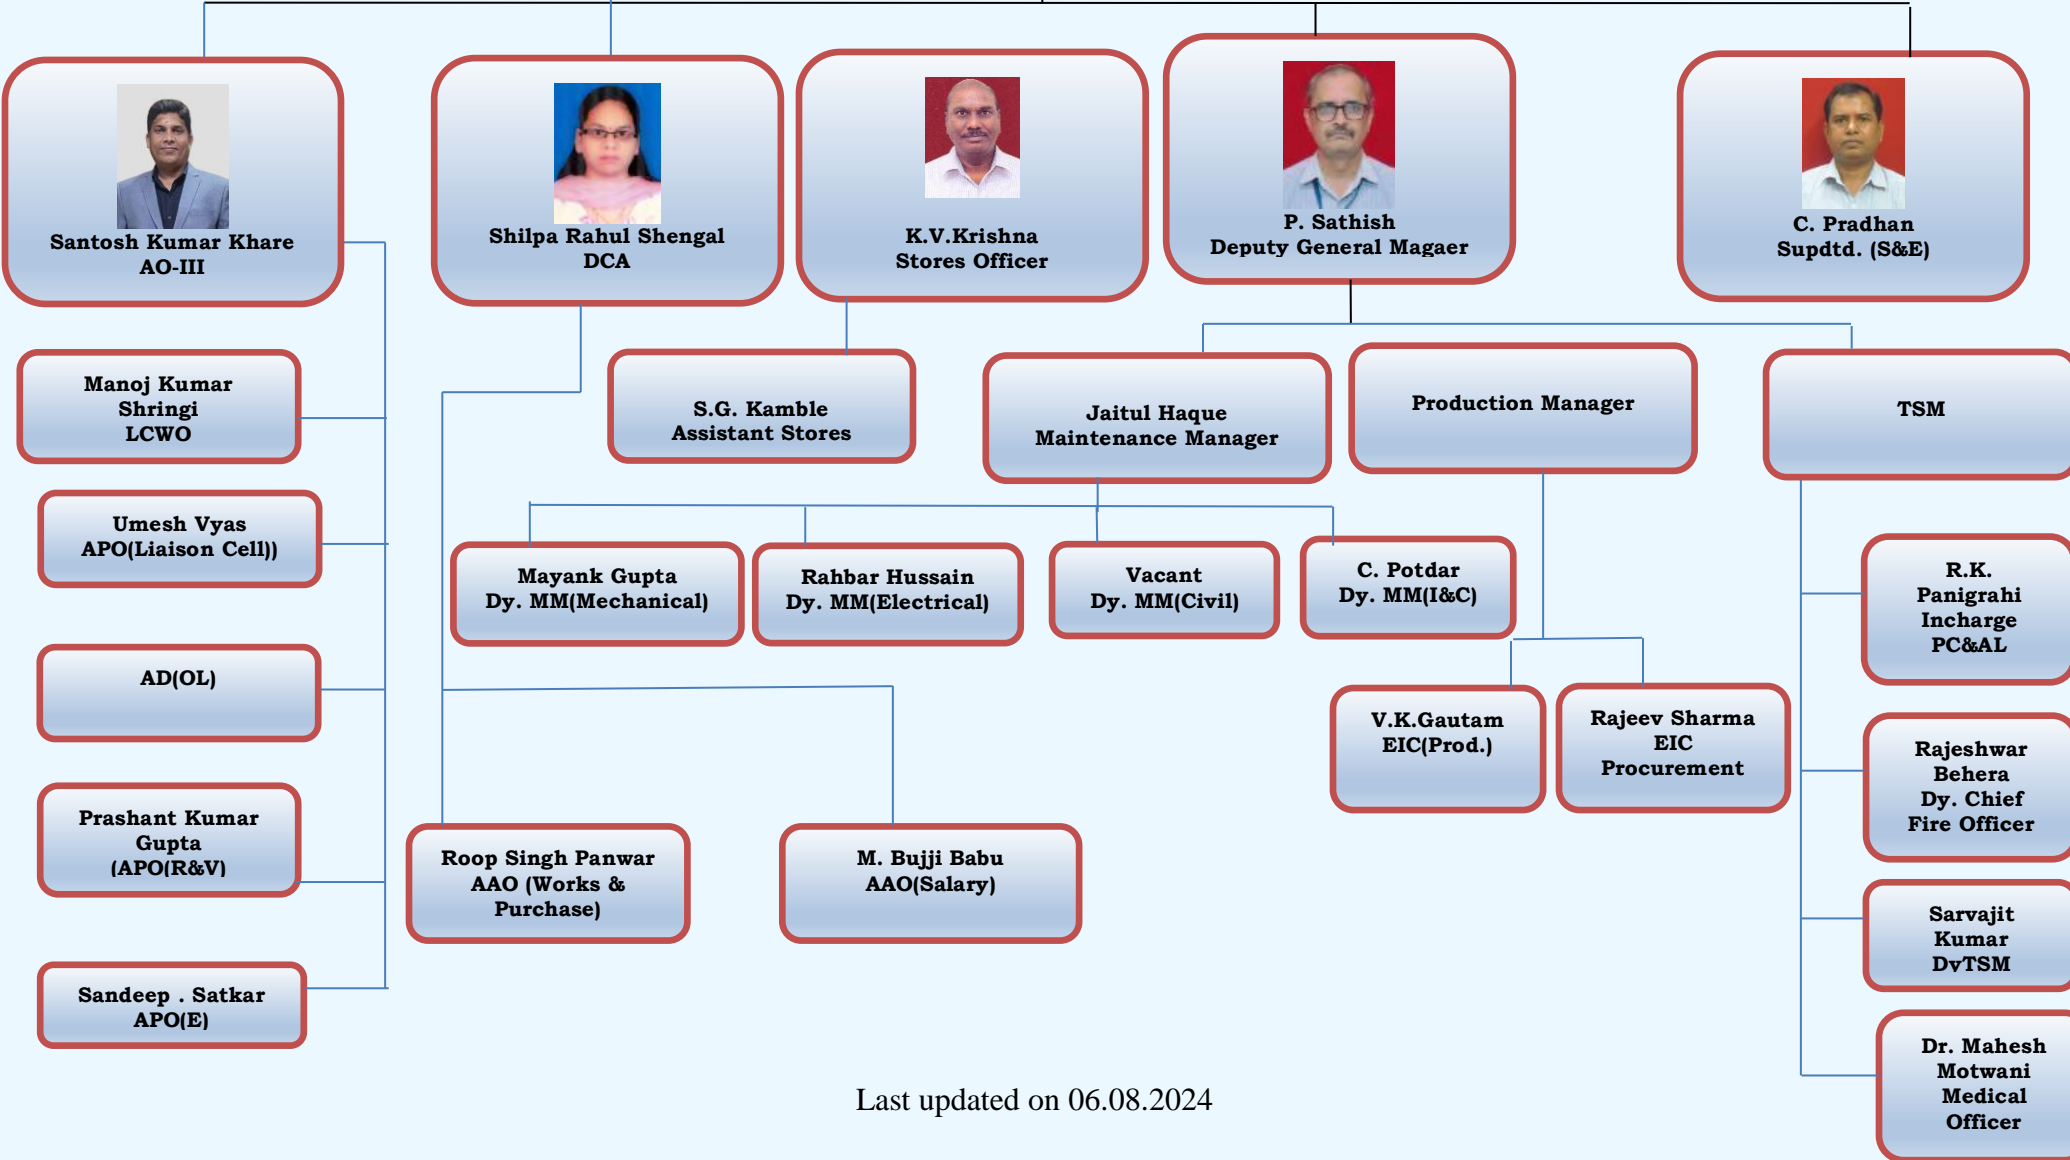

# Organization Structure of Heavy Water Plant, Kota

**L. C. Lodha**  
General Manager

Last updated on 06.08.2024